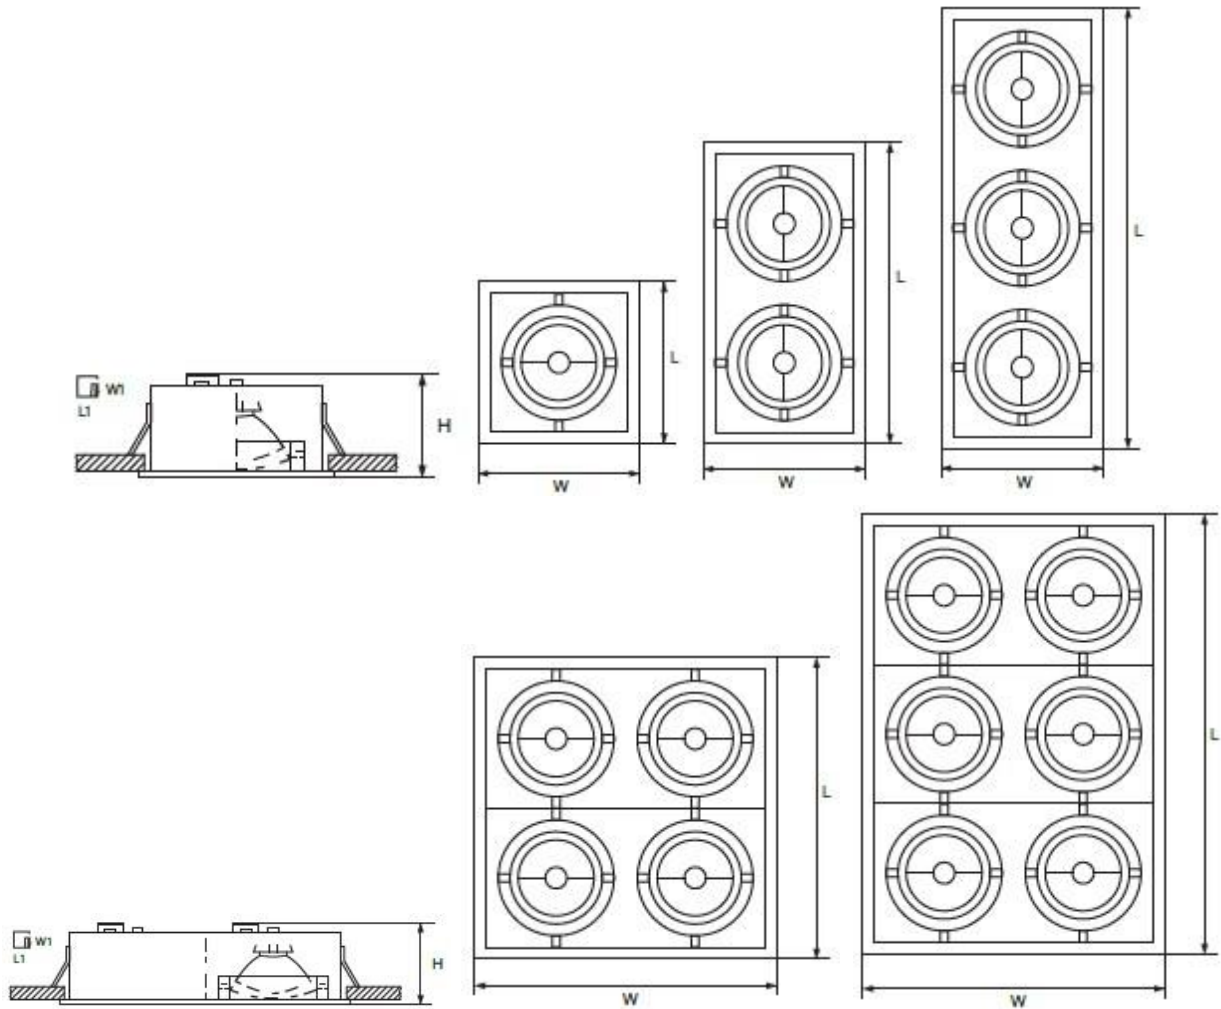

TECHNICAL SPECIFICATION

LED Accent lighting QUAD

Technical data

- Power: 1x12W; 2x12W; 3x12W; 4x12W; 6x12W
- Colour temperature: 4000K; 2700K
- Rated voltage: 230V / 50/60Hz
- Lumens /whole fixture/
 - 1x12W – 900lm
 - 2x12W – 1800lm
 - 3x12W – 2700lm
 - 4x12W – 3600lm
 - 6x12W – 5400lm
- Light source: LED PAR30
- Lampholder: E27
- LED type: COB
- Colour rendering index: Ra≥80
- Switch on/off > 20000
- Protection against dust and moisture: IP20
- Housing: aluminum
- Colour of the housing: white; silver; black

Variants and dimensions

Model	Watt	Whole fixture lumens (lm)	Colour temp. (K)	Colour body	Size					Catalogue number	Packing (pcs)
					L	W	H	L1	W1		
QUAD112	12W	900	4000K	white	190	190	145	165	165	92Q11240WH	20
QUAD112	12W	900	2700K	white	190	190	145	165	165	92Q11227WH	20
QUAD112	12W	900	4000K	silver	190	190	145	165	165	92Q11240SLV	20
QUAD112	12W	900	2700K	silver	190	190	145	165	165	92Q11227SLV	20
QUAD112	12W	900	4000K	dark grey	190	190	145	165	165	92Q11240DGR	20
QUAD112	12W	900	2700K	dark grey	190	190	145	165	165	92Q11227DGR	20